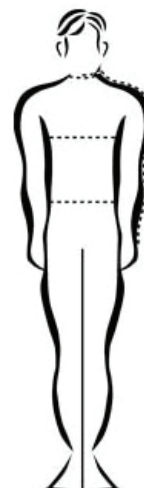

Natural Organic T-Shirt Size Chart

Ladies Natural (Item # 0375)

To determine your size, follow these simple instructions:

Bust/Chest - Measure around the chest at the fullest point of the bust.

Waist - Measure around the narrowest part of your waist.

Hip/Seat - Measure around the fullest point of your seat while standing.

	XS	SM	MD	LG	XL	2XL	3XL
Size	0-2	4-6	8-10	12-14	16-18	Size not available in Organic T-shirt	
Bust	32-33	34-35	36-37.5	38.5-40.5	41.5-44.5		
Waist	24-25	26-27	28-29.5	30.5-32.5	34-36.5		
Hip	34-35	36-37	38-39	40.5-42.5	44-46.5		

Men's Natural (Item # 0425)

To determine your size, follow these simple instructions:

Neck - Measure around the base of the neck.

Chest - Measure at the fullest part of the chest, under the armpits and over the shoulder blades, keeping the tape measure firm and level.

Sleeve - Bend elbow slightly. Measure from center back of neck across shoulder, over the slightly bent elbow, and down to the wrist.

Waist - Measure around the narrowest part of your waist.

	XS	SM	MD	LG	XL	2XL	3XL	4XL	5XL
Neck	15	15.5	16	16.5	17.5	18.5	19.5	Size not available in Organic T-shirt	
Chest	30-32	34-36	38-40	42-44	46-48	50-52	54-56		
Sleeve	31.5	32.5	33.5	34.5	35.5	36.5	37.5		
Waist	26-28	29-31	32-35	36-39	40-43	44-47	48-51		